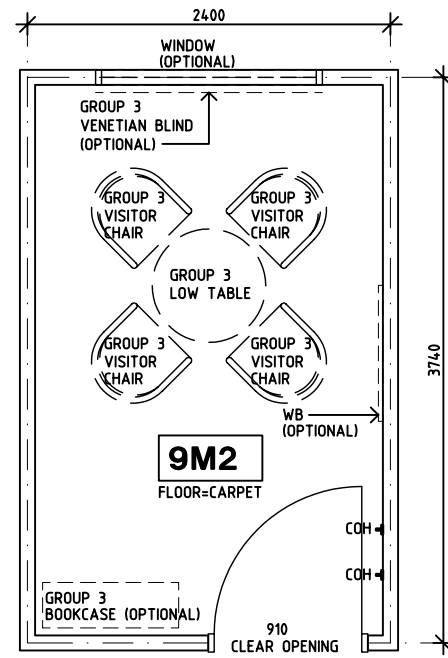

NSW HFG STANDARD COMPONENTS

Room Layout Sheet

Room Name **Meeting Room - Small, 9m2**

RLS Room Code **MEET-9**

RDS Room Code **MEET-9**

- COH COAT HOOK
- COM/2 COMMUNICATION OUTLET, DOUBLE
- DA DURESS ALARM
- GP0/2 GENERAL PURPOSE OUTLET - DOUBLE
- LS LIGHT SWITCH
- SK5 FEATHER EDGE VINYL SKIRTING
- WB WHITEBOARD

OPTION 1

PLAN

OPTION 2

PLAN

ELEVATION 1

ELEVATION 2

ELEVATION 3

ELEVATION 4