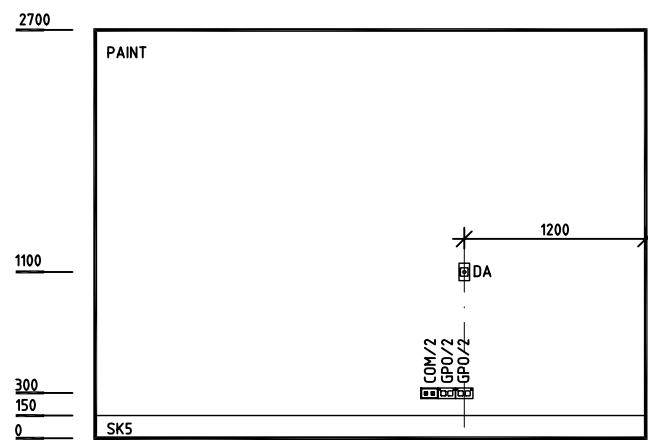

NSW HFG STANDARD COMPONENTS

Room Layout Sheet

Room Name **Meeting Room - Small, 9m2**

RLS Room Code **MEET-9**

RDS Room Code **MEET-9**

- COH COAT HOOK
- COM/2 COMMUNICATION OUTLET, DOUBLE
- DA DURESS ALARM
- GP0/2 GENERAL PURPOSE OUTLET - DOUBLE
- LS LIGHT SWITCH
- SK5 FEATHER EDGE VINYL SKIRTING
- WB WHITEBOARD

OPTION 1

PLAN

OPTION 2

PLAN

ELEVATION 1

ELEVATION 2

ELEVATION 3

ELEVATION 4