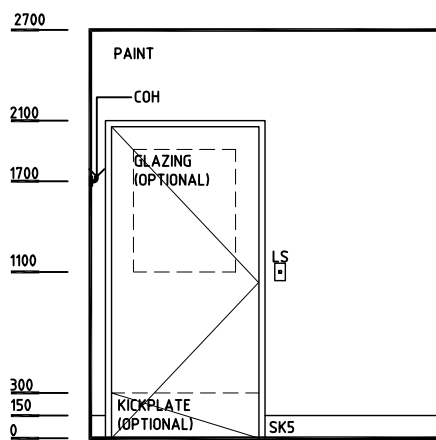

NSW HFG STANDARD COMPONENTS

Room Layout Sheet

Room Name **Meeting Room - Small, 9m2**

RLS Room Code **MEET-9**

RDS Room Code **MEET-9**

- COH COAT HOOK
- COM/2 COMMUNICATION OUTLET, DOUBLE
- DA DURESS ALARM
- GP0/2 GENERAL PURPOSE OUTLET - DOUBLE
- LS LIGHT SWITCH
- SK5 FEATHER EDGE VINYL SKIRTING
- WB WHITEBOARD

OPTION 1

PLAN

OPTION 2

PLAN

ELEVATION 1

ELEVATION 2

ELEVATION 3

ELEVATION 4