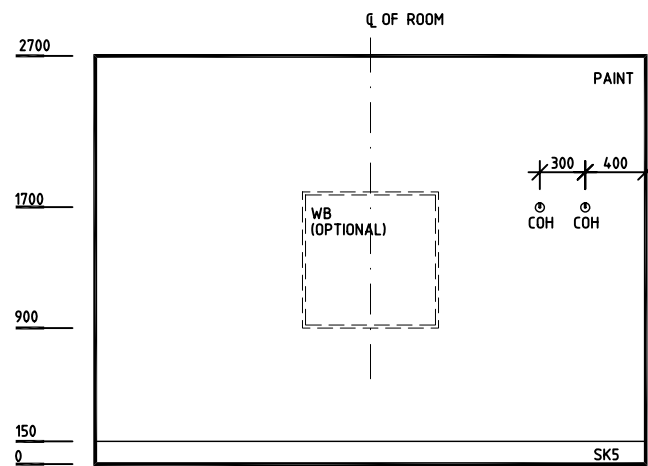

NSW HFG STANDARD COMPONENTS

Room Layout Sheet

Room Name **Meeting Room - Small, 9m2**

RLS Room Code **MEET-9**

RDS Room Code **MEET-9**

- COH COAT HOOK
- COM/2 COMMUNICATION OUTLET, DOUBLE
- DA DURESS ALARM
- GP0/2 GENERAL PURPOSE OUTLET - DOUBLE
- LS LIGHT SWITCH
- SK5 FEATHER EDGE VINYL SKIRTING
- WB WHITEBOARD

OPTION 1

PLAN

OPTION 2

PLAN

ELEVATION 1

ELEVATION 2

ELEVATION 3

ELEVATION 4