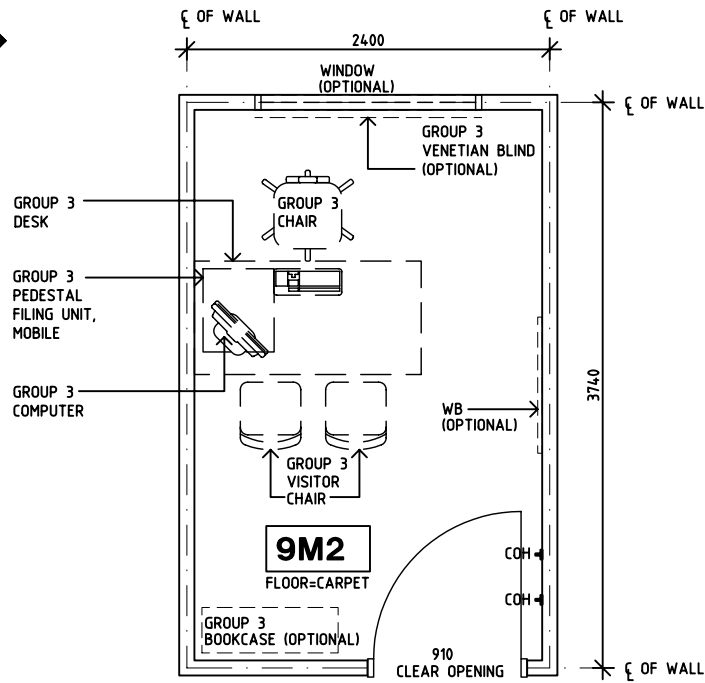

NSW HFG STANDARD COMPONENTS

Room Layout Sheet

Room Name **Meeting Room - Small, 9m2**

RLS Room Code **MEET-9**

RDS Room Code **MEET-9**

- COH COAT HOOK
- COM/2 COMMUNICATION OUTLET, DOUBLE
- DA DURESS ALARM
- GP0/2 GENERAL PURPOSE OUTLET - DOUBLE
- LS LIGHT SWITCH
- SK5 FEATHER EDGE VINYL SKIRTING
- WB WHITEBOARD

OPTION 1

PLAN

OPTION 2

PLAN

ELEVATION 1

ELEVATION 2

ELEVATION 3

ELEVATION 4