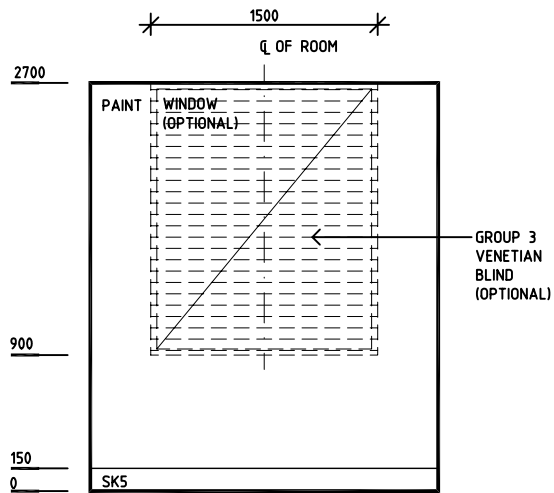

NSW HFG STANDARD COMPONENTS

Room Layout Sheet

Room Name **Meeting Room - Small, 9m2**

RLS Room Code **MEET-9**

RDS Room Code **MEET-9**

- COH COAT HOOK
- COM/2 COMMUNICATION OUTLET, DOUBLE
- DA DURESS ALARM
- GP0/2 GENERAL PURPOSE OUTLET - DOUBLE
- LS LIGHT SWITCH
- SK5 FEATHER EDGE VINYL SKIRTING
- WB WHITEBOARD

OPTION 1

PLAN

OPTION 2

PLAN

ELEVATION 1

ELEVATION 2

ELEVATION 3

ELEVATION 4